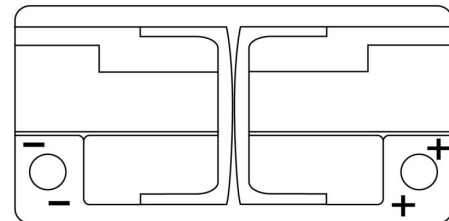

**Product overview**

Batteries for Marine and Leisure

**Dual AGM EP800**

Part number	EP800
Technology	AGM
EAN/GTIN	3661024036535
Voltage	12 V
Capacity	95.0 Ah
CCA	850 A
Watt hour	800 Wh
Length	353 mm
Width	175 mm
Height	190 mm
Box size	L05
Polarity	ETN 0
Terminal Type	EN taper post
Hold Down	B13
Weights (subject of variation)	26.10 kg

**Polarity**

**Terminal Type**

**Hold Down**

Design, features and specifications are subject to change without notice. We disclaim any representation or warranty, express or implied, concerning the data or recommendations, and in no event shall be liable for any loss or damage claimed to have arisen as a result. Some products may not be available in your local market.