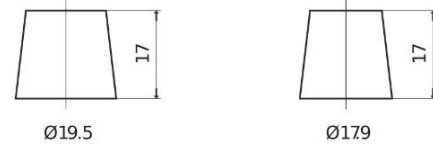

Terminal Type